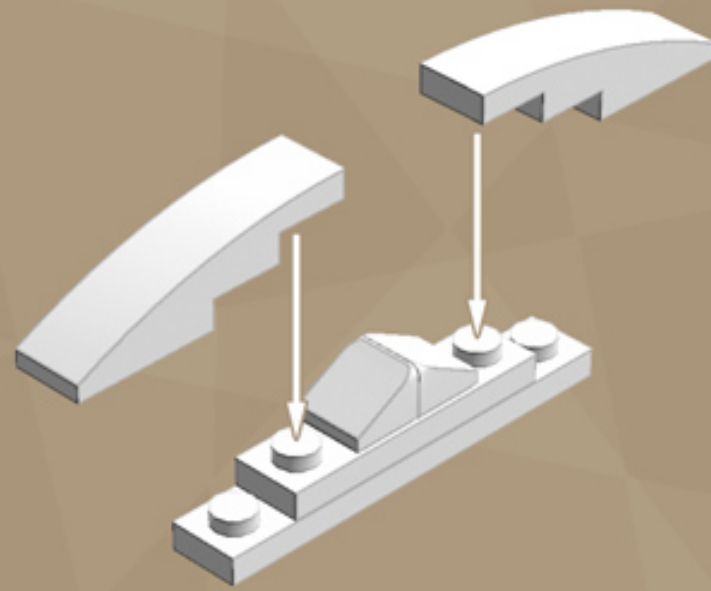

Element ID	Color	Description	Quantity
6089574	White	Angle Plate 1X2/1X4	4
371001	White	Plate 1X4	2
366601	White	Plate 1X6	2
302201	White	Plate 2X2	2
383201	White	Plate 2X10	2
4632566	White	Lamp Holder	4
614101	White	Plate 1X1 Round	2
4278271	White	Slide Shoe Round 2X2	4
4504369	White	Roof Tile 1X1X2/3, Abs	4
4518992	White	Brick With Bow 1X4	4
243101	White	Flat Tile 1X4	2