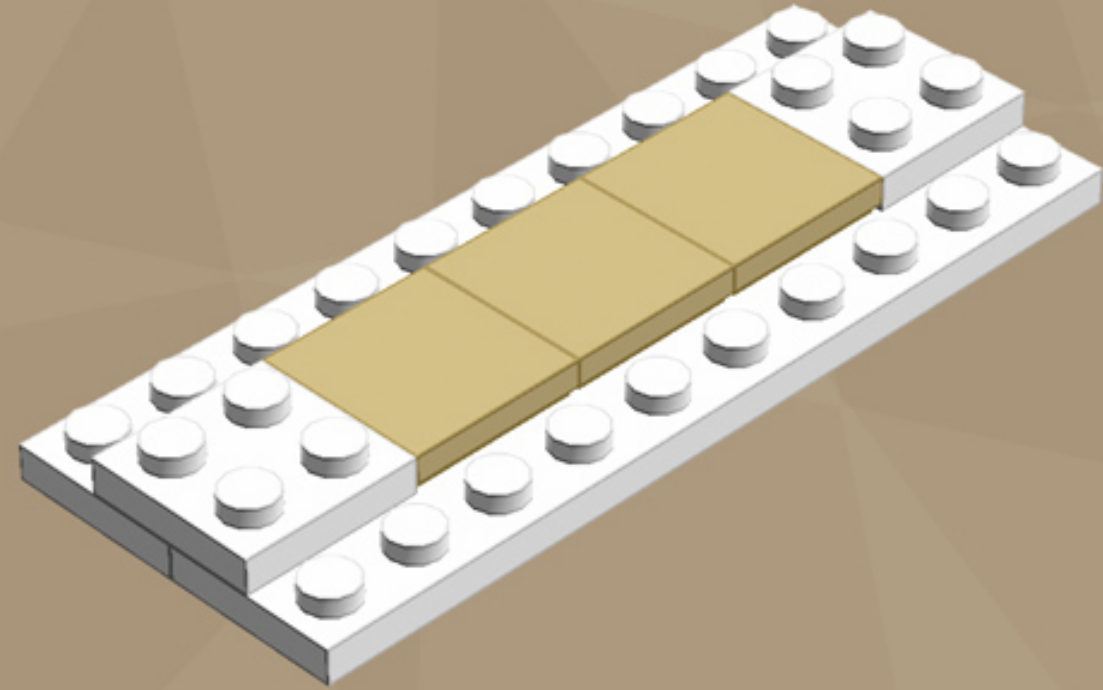

Element ID	Color	Description	Quantity
6089574	White	Angle Plate 1X2/1X4	4
371001	White	Plate 1X4	2
366601	White	Plate 1X6	2
302201	White	Plate 2X2	2
383201	White	Plate 2X10	2
4632566	White	Lamp Holder	4
614101	White	Plate 1X1 Round	2
4278271	White	Slide Shoe Round 2X2	4
4504369	White	Roof Tile 1X1X2/3, Abs	4
4518992	White	Brick With Bow 1X4	4
243101	White	Flat Tile 1X4	2