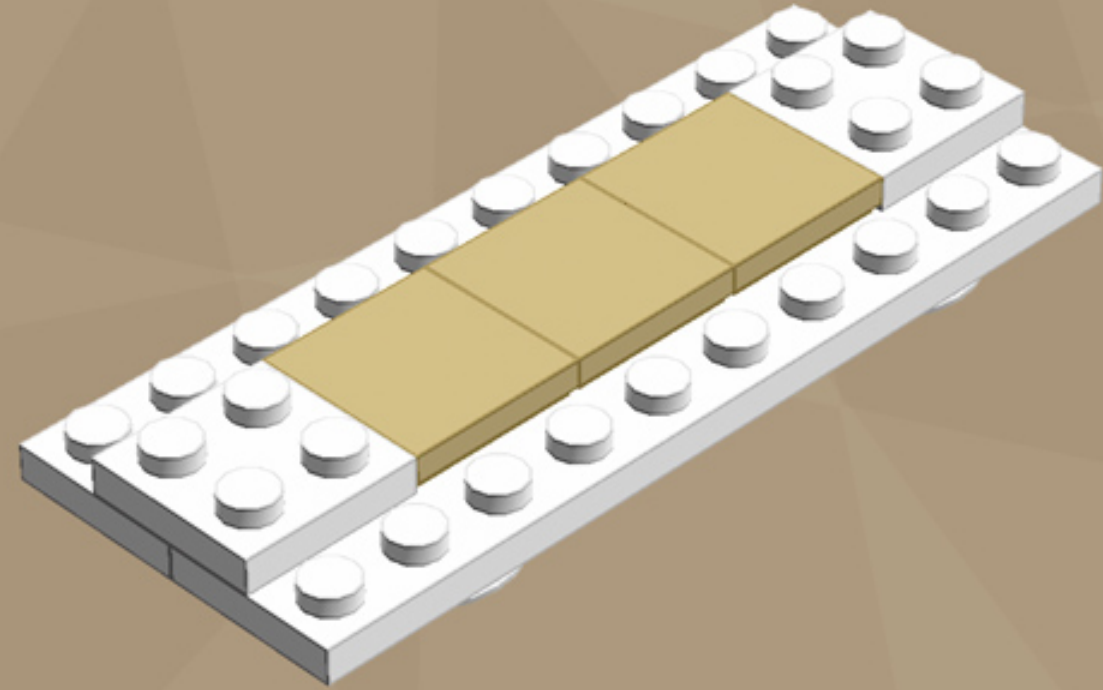

Element ID	Color	Description	Quantity
6089574	White	Angle Plate 1X2/1X4	4
371001	White	Plate 1X4	2
366601	White	Plate 1X6	2
302201	White	Plate 2X2	2
383201	White	Plate 2X10	2
4632566	White	Lamp Holder	4
614101	White	Plate 1X1 Round	2
4278271	White	Slide Shoe Round 2X2	4
4504369	White	Roof Tile 1X1X2/3, Abs	4
4518992	White	Brick With Bow 1X4	4
243101	White	Flat Tile 1X4	2