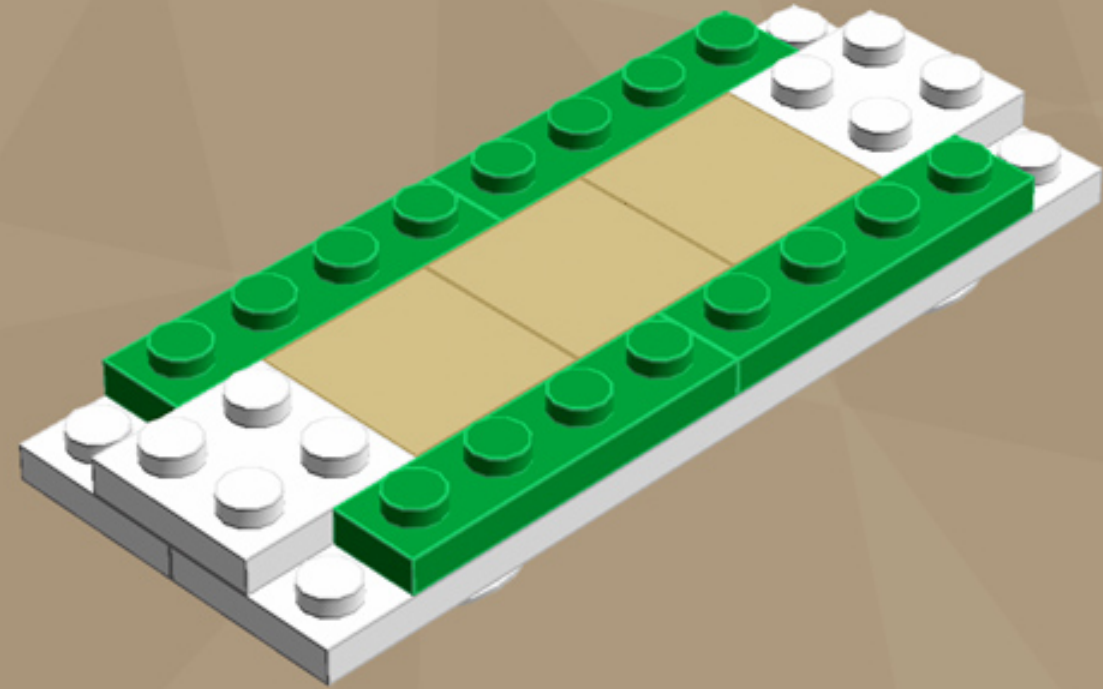

Element ID	Color	Description	Quantity
4565394	Reddish Brown	Plate 2X2 W 1 Knob	1
6035291	Reddish Brown	Roof Tile 1X2X2/3, Abs	2
4211199	Reddish Brown	Roof Tile 1X2/45°	6
4211202	Reddish Brown	Roof Tile 2X2/45°	2
4211222	Reddish Brown	Roof Tile 1X2 Inv.	4
4211221	Reddish Brown	Roof Tile 2X2/45° Inv.	4
4121921	Brick Yellow	Plate 1X3	2
4155708	Brick Yellow	Plate 1X2 W. 1 Knob	2
4161734	Brick Yellow	Plate 1X1 Round	4
4185177	Brick Yellow	Flat Tile 2X2	3
4129836	White	Light Sword - Blade	2

Element ID	Color	Description	Quantity
6089574	White	Angle Plate 1X2/1X4	4
371001	White	Plate 1X4	2
366601	White	Plate 1X6	2
302201	White	Plate 2X2	2
383201	White	Plate 2X10	2
4632566	White	Lamp Holder	4
614101	White	Plate 1X1 Round	2
4278271	White	Slide Shoe Round 2X2	4
4504369	White	Roof Tile 1X1X2/3, Abs	4
4518992	White	Brick With Bow 1X4	4
243101	White	Flat Tile 1X4	2