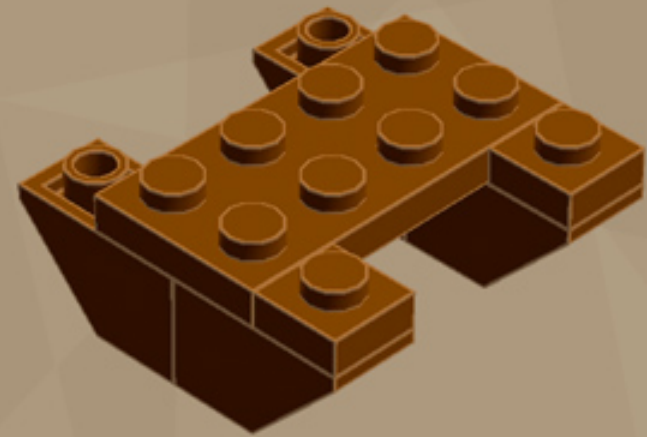

# Turkey Platter

*A LEGO® project by Chris McVeigh*  
[chrismcveigh.com](http://chrismcveigh.com)

v 1.5

Element ID	Color	Description	Quantity
4619599	Bright Green	Bracelet Upper Part	6
242328	Dark Green	Limb Element, Small	6
371028	Dark Green	Plate 1X4	6
4290714	Bright Red	Voodoo Ball	2
4211210	Reddish Brown	Brick 2X2	1
4216668	Reddish Brown	Brick 2X3	1
4221744	Reddish Brown	Plate 1X1	2
4211150	Reddish Brown	Plate 1X2	4
4211190	Reddish Brown	Plate 1X4	1
4216695	Reddish Brown	Plate 2X2	3
4211186	Reddish Brown	Plate 2X4	2

Element ID	Color	Description	Quantity
4565394	Reddish Brown	Plate 2X2 W 1 Knob	1
6035291	Reddish Brown	Roof Tile 1X2X2/3, Abs	2
4211199	Reddish Brown	Roof Tile 1X2/45°	6
4211202	Reddish Brown	Roof Tile 2X2/45°	2
4211222	Reddish Brown	Roof Tile 1X2 Inv.	4
4211221	Reddish Brown	Roof Tile 2X2/45° Inv.	4
4121921	Brick Yellow	Plate 1X3	2
4155708	Brick Yellow	Plate 1X2 W. 1 Knob	2
4161734	Brick Yellow	Plate 1X1 Round	4
4185177	Brick Yellow	Flat Tile 2X2	3
4129836	White	Light Sword - Blade	2

Element ID	Color	Description	Quantity
6089574	White	Angle Plate 1X2/1X4	4
371001	White	Plate 1X4	2
366601	White	Plate 1X6	2
302201	White	Plate 2X2	2
383201	White	Plate 2X10	2
4632566	White	Lamp Holder	4
614101	White	Plate 1X1 Round	2
4278271	White	Slide Shoe Round 2X2	4
4504369	White	Roof Tile 1X1X2/3, Abs	4
4518992	White	Brick With Bow 1X4	4
243101	White	Flat Tile 1X4	2