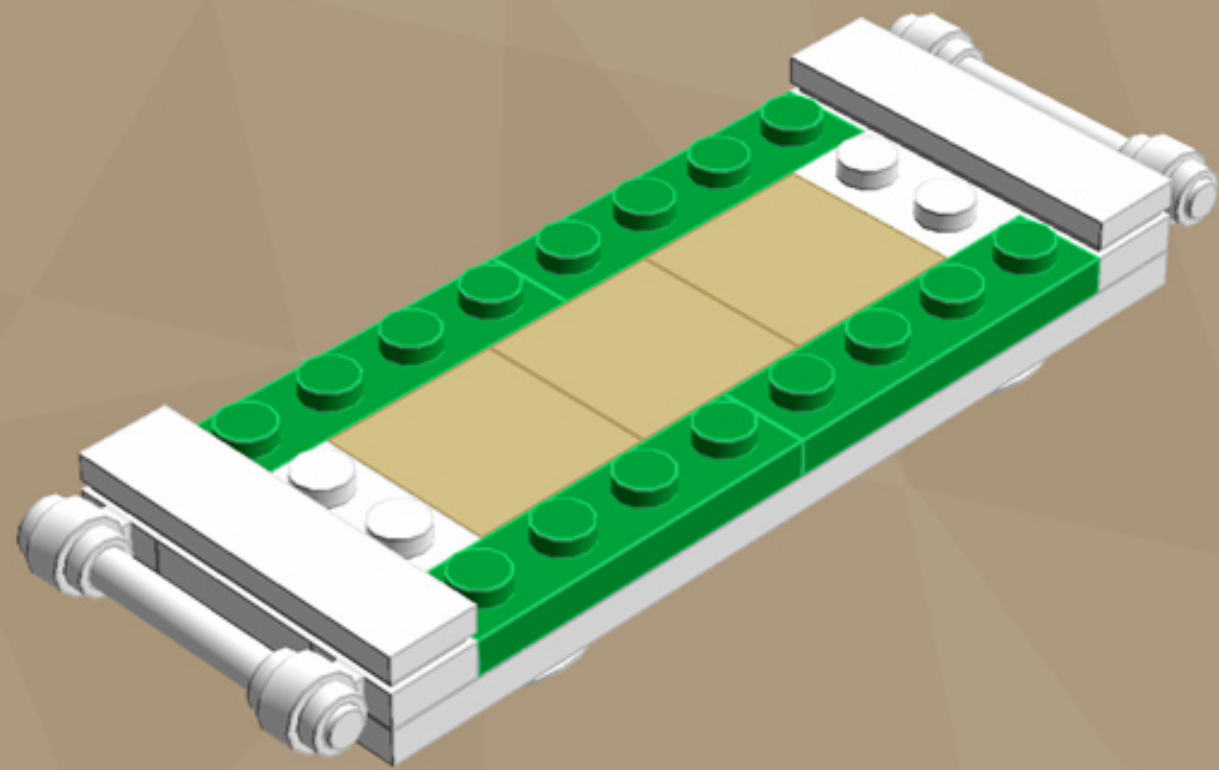

# Turkey Platter

*A LEGO® project by Chris McVeigh*  
[chrismcveigh.com](http://chrismcveigh.com)

v 1.5

Element ID	Color	Description	Quantity
4619599	Bright Green	Bracelet Upper Part	6
242328	Dark Green	Limb Element, Small	6
371028	Dark Green	Plate 1X4	6
4290714	Bright Red	Voodoo Ball	2
4211210	Reddish Brown	Brick 2X2	1
4216668	Reddish Brown	Brick 2X3	1
4221744	Reddish Brown	Plate 1X1	2
4211150	Reddish Brown	Plate 1X2	4
4211190	Reddish Brown	Plate 1X4	1
4216695	Reddish Brown	Plate 2X2	3
4211186	Reddish Brown	Plate 2X4	2

Element ID	Color	Description	Quantity
4565394	Reddish Brown	Plate 2X2 W 1 Knob	1
6035291	Reddish Brown	Roof Tile 1X2X2/3, Abs	2
4211199	Reddish Brown	Roof Tile 1X2/45°	6
4211202	Reddish Brown	Roof Tile 2X2/45°	2
4211222	Reddish Brown	Roof Tile 1X2 Inv.	4
4211221	Reddish Brown	Roof Tile 2X2/45° Inv.	4
4121921	Brick Yellow	Plate 1X3	2
4155708	Brick Yellow	Plate 1X2 W. 1 Knob	2
4161734	Brick Yellow	Plate 1X1 Round	4
4185177	Brick Yellow	Flat Tile 2X2	3
4129836	White	Light Sword - Blade	2

Element ID	Color	Description	Quantity
6089574	White	Angle Plate 1X2/1X4	4
371001	White	Plate 1X4	2
366601	White	Plate 1X6	2
302201	White	Plate 2X2	2
383201	White	Plate 2X10	2
4632566	White	Lamp Holder	4
614101	White	Plate 1X1 Round	2
4278271	White	Slide Shoe Round 2X2	4
4504369	White	Roof Tile 1X1X2/3, Abs	4
4518992	White	Brick With Bow 1X4	4
243101	White	Flat Tile 1X4	2