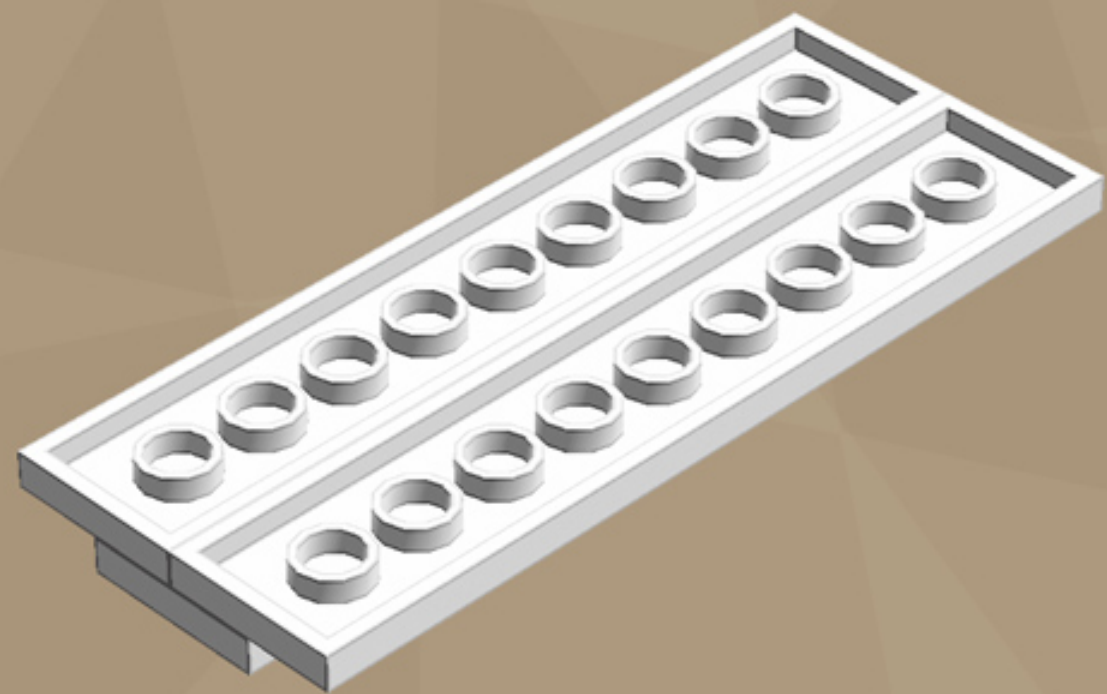

# Turkey Platter

*A LEGO® project by Chris McVeigh*  
[chrismcveigh.com](http://chrismcveigh.com)

v 1.5

Element ID	Color	Description	Quantity
4619599	Bright Green	Bracelet Upper Part	6
242328	Dark Green	Limb Element, Small	6
371028	Dark Green	Plate 1X4	6
4290714	Bright Red	Voodoo Ball	2
4211210	Reddish Brown	Brick 2X2	1
4216668	Reddish Brown	Brick 2X3	1
4221744	Reddish Brown	Plate 1X1	2
4211150	Reddish Brown	Plate 1X2	4
4211190	Reddish Brown	Plate 1X4	1
4216695	Reddish Brown	Plate 2X2	3
4211186	Reddish Brown	Plate 2X4	2

Element ID	Color	Description	Quantity
4565394	Reddish Brown	Plate 2X2 W 1 Knob	1
6035291	Reddish Brown	Roof Tile 1X2X2/3, Abs	2
4211199	Reddish Brown	Roof Tile 1X2/45°	6
4211202	Reddish Brown	Roof Tile 2X2/45°	2
4211222	Reddish Brown	Roof Tile 1X2 Inv.	4
4211221	Reddish Brown	Roof Tile 2X2/45° Inv.	4
4121921	Brick Yellow	Plate 1X3	2
4155708	Brick Yellow	Plate 1X2 W. 1 Knob	2
4161734	Brick Yellow	Plate 1X1 Round	4
4185177	Brick Yellow	Flat Tile 2X2	3
4129836	White	Light Sword - Blade	2

Element ID	Color	Description	Quantity
6089574	White	Angle Plate 1X2/1X4	4
371001	White	Plate 1X4	2
366601	White	Plate 1X6	2
302201	White	Plate 2X2	2
383201	White	Plate 2X10	2
4632566	White	Lamp Holder	4
614101	White	Plate 1X1 Round	2
4278271	White	Slide Shoe Round 2X2	4
4504369	White	Roof Tile 1X1X2/3, Abs	4
4518992	White	Brick With Bow 1X4	4
243101	White	Flat Tile 1X4	2