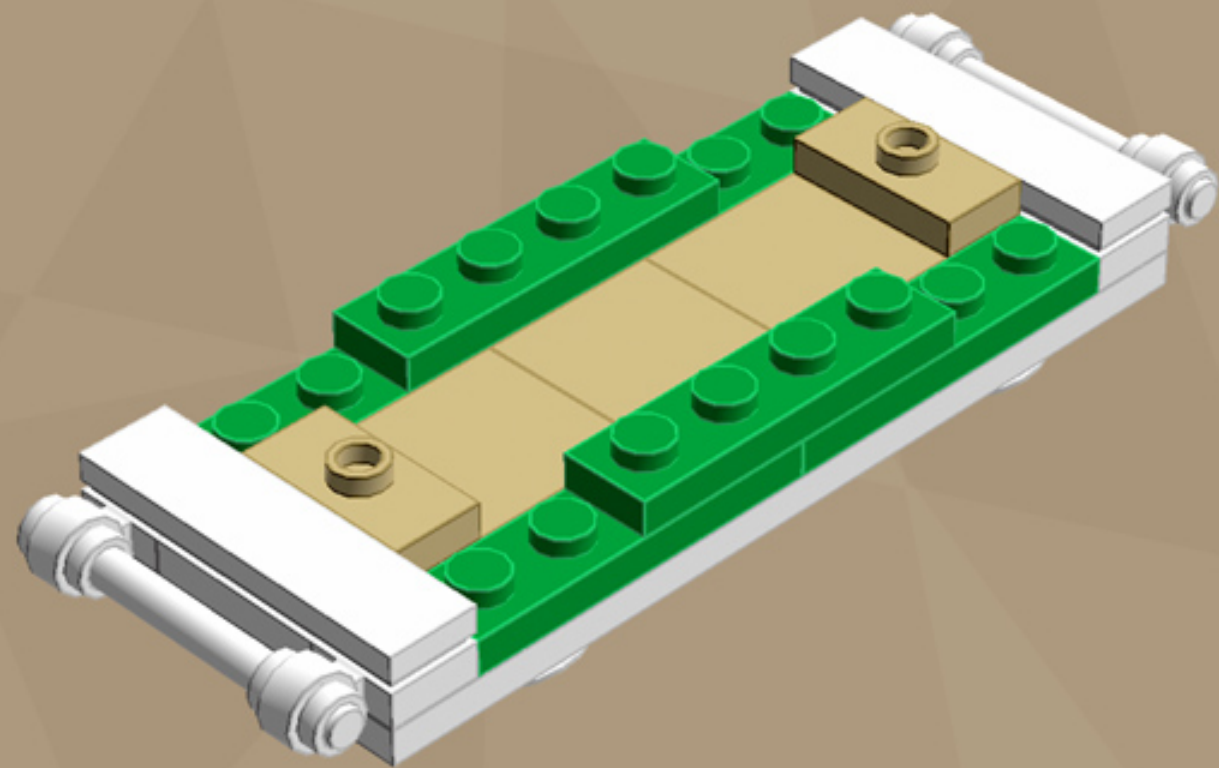

# Turkey Platter

*A LEGO® project by Chris McVeigh*  
[chrismcveigh.com](http://chrismcveigh.com)

v 1.5

Element ID	Color	Description	Quantity
4619599	Bright Green	Bracelet Upper Part	6
242328	Dark Green	Limb Element, Small	6
371028	Dark Green	Plate 1X4	6
4290714	Bright Red	Voodoo Ball	2
4211210	Reddish Brown	Brick 2X2	1
4216668	Reddish Brown	Brick 2X3	1
4221744	Reddish Brown	Plate 1X1	2
4211150	Reddish Brown	Plate 1X2	4
4211190	Reddish Brown	Plate 1X4	1
4216695	Reddish Brown	Plate 2X2	3
4211186	Reddish Brown	Plate 2X4	2

Element ID	Color	Description	Quantity
4565394	Reddish Brown	Plate 2X2 W 1 Knob	1
6035291	Reddish Brown	Roof Tile 1X2X2/3, Abs	2
4211199	Reddish Brown	Roof Tile 1X2/45°	6
4211202	Reddish Brown	Roof Tile 2X2/45°	2
4211222	Reddish Brown	Roof Tile 1X2 Inv.	4
4211221	Reddish Brown	Roof Tile 2X2/45° Inv.	4
4121921	Brick Yellow	Plate 1X3	2
4155708	Brick Yellow	Plate 1X2 W. 1 Knob	2
4161734	Brick Yellow	Plate 1X1 Round	4
4185177	Brick Yellow	Flat Tile 2X2	3
4129836	White	Light Sword - Blade	2

Element ID	Color	Description	Quantity
6089574	White	Angle Plate 1X2/1X4	4
371001	White	Plate 1X4	2
366601	White	Plate 1X6	2
302201	White	Plate 2X2	2
383201	White	Plate 2X10	2
4632566	White	Lamp Holder	4
614101	White	Plate 1X1 Round	2
4278271	White	Slide Shoe Round 2X2	4
4504369	White	Roof Tile 1X1X2/3, Abs	4
4518992	White	Brick With Bow 1X4	4
243101	White	Flat Tile 1X4	2