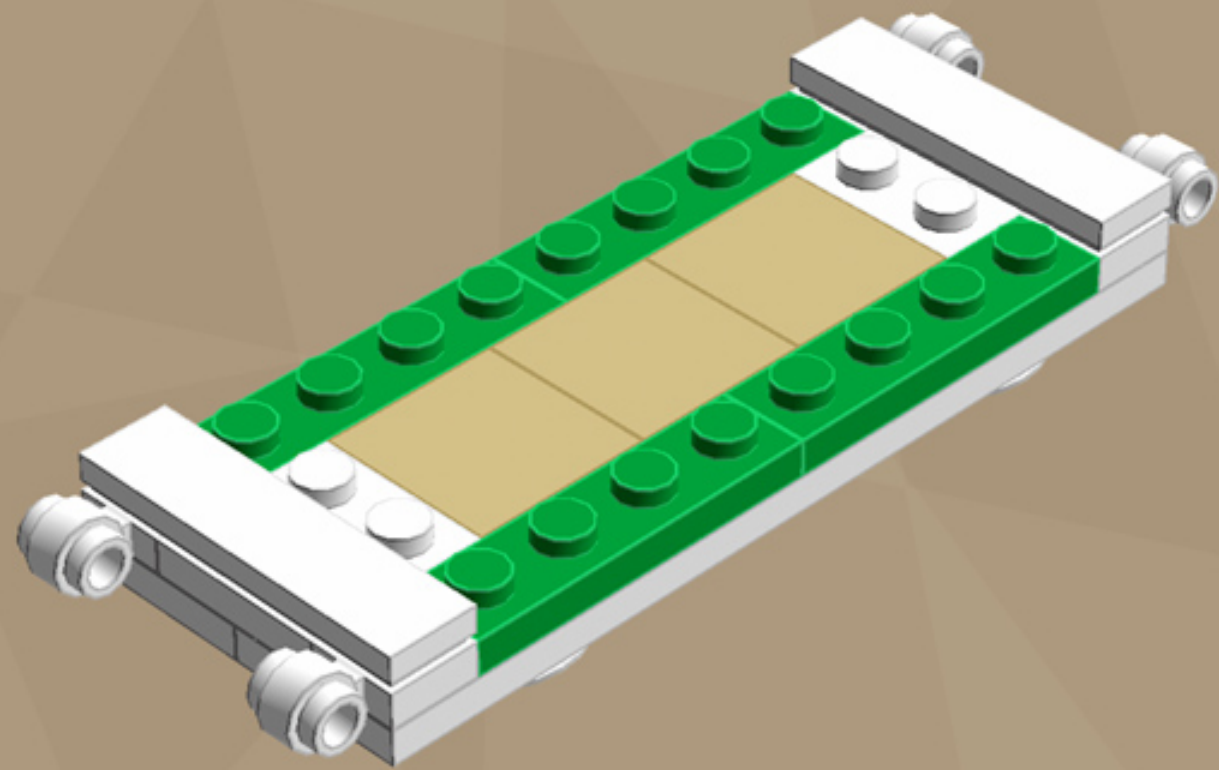

# Turkey Platter

*A LEGO® project by Chris McVeigh*  
[chrismcveigh.com](http://chrismcveigh.com)

v 1.5

Element ID	Color	Description	Quantity
4619599	Bright Green	Bracelet Upper Part	6
242328	Dark Green	Limb Element, Small	6
371028	Dark Green	Plate 1X4	6
4290714	Bright Red	Voodoo Ball	2
4211210	Reddish Brown	Brick 2X2	1
4216668	Reddish Brown	Brick 2X3	1
4221744	Reddish Brown	Plate 1X1	2
4211150	Reddish Brown	Plate 1X2	4
4211190	Reddish Brown	Plate 1X4	1
4216695	Reddish Brown	Plate 2X2	3
4211186	Reddish Brown	Plate 2X4	2

Element ID	Color	Description	Quantity
4565394	Reddish Brown	Plate 2X2 W 1 Knob	1
6035291	Reddish Brown	Roof Tile 1X2X2/3, Abs	2
4211199	Reddish Brown	Roof Tile 1X2/45°	6
4211202	Reddish Brown	Roof Tile 2X2/45°	2
4211222	Reddish Brown	Roof Tile 1X2 Inv.	4
4211221	Reddish Brown	Roof Tile 2X2/45° Inv.	4
4121921	Brick Yellow	Plate 1X3	2
4155708	Brick Yellow	Plate 1X2 W. 1 Knob	2
4161734	Brick Yellow	Plate 1X1 Round	4
4185177	Brick Yellow	Flat Tile 2X2	3
4129836	White	Light Sword - Blade	2

Element ID	Color	Description	Quantity
6089574	White	Angle Plate 1X2/1X4	4
371001	White	Plate 1X4	2
366601	White	Plate 1X6	2
302201	White	Plate 2X2	2
383201	White	Plate 2X10	2
4632566	White	Lamp Holder	4
614101	White	Plate 1X1 Round	2
4278271	White	Slide Shoe Round 2X2	4
4504369	White	Roof Tile 1X1X2/3, Abs	4
4518992	White	Brick With Bow 1X4	4
243101	White	Flat Tile 1X4	2