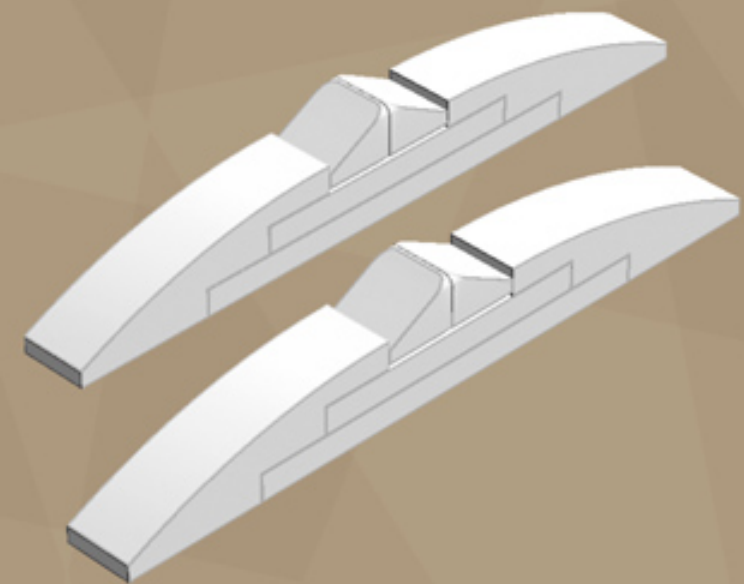

Element ID	Color	Description	Quantity
4565394	Reddish Brown	Plate 2X2 W 1 Knob	1
6035291	Reddish Brown	Roof Tile 1X2X2/3, Abs	2
4211199	Reddish Brown	Roof Tile 1X2/45°	6
4211202	Reddish Brown	Roof Tile 2X2/45°	2
4211222	Reddish Brown	Roof Tile 1X2 Inv.	4
4211221	Reddish Brown	Roof Tile 2X2/45° Inv.	4
4121921	Brick Yellow	Plate 1X3	2
4155708	Brick Yellow	Plate 1X2 W. 1 Knob	2
4161734	Brick Yellow	Plate 1X1 Round	4
4185177	Brick Yellow	Flat Tile 2X2	3
4129836	White	Light Sword - Blade	2

Element ID	Color	Description	Quantity
6089574	White	Angle Plate 1X2/1X4	4
371001	White	Plate 1X4	2
366601	White	Plate 1X6	2
302201	White	Plate 2X2	2
383201	White	Plate 2X10	2
4632566	White	Lamp Holder	4
614101	White	Plate 1X1 Round	2
4278271	White	Slide Shoe Round 2X2	4
4504369	White	Roof Tile 1X1X2/3, Abs	4
4518992	White	Brick With Bow 1X4	4
243101	White	Flat Tile 1X4	2