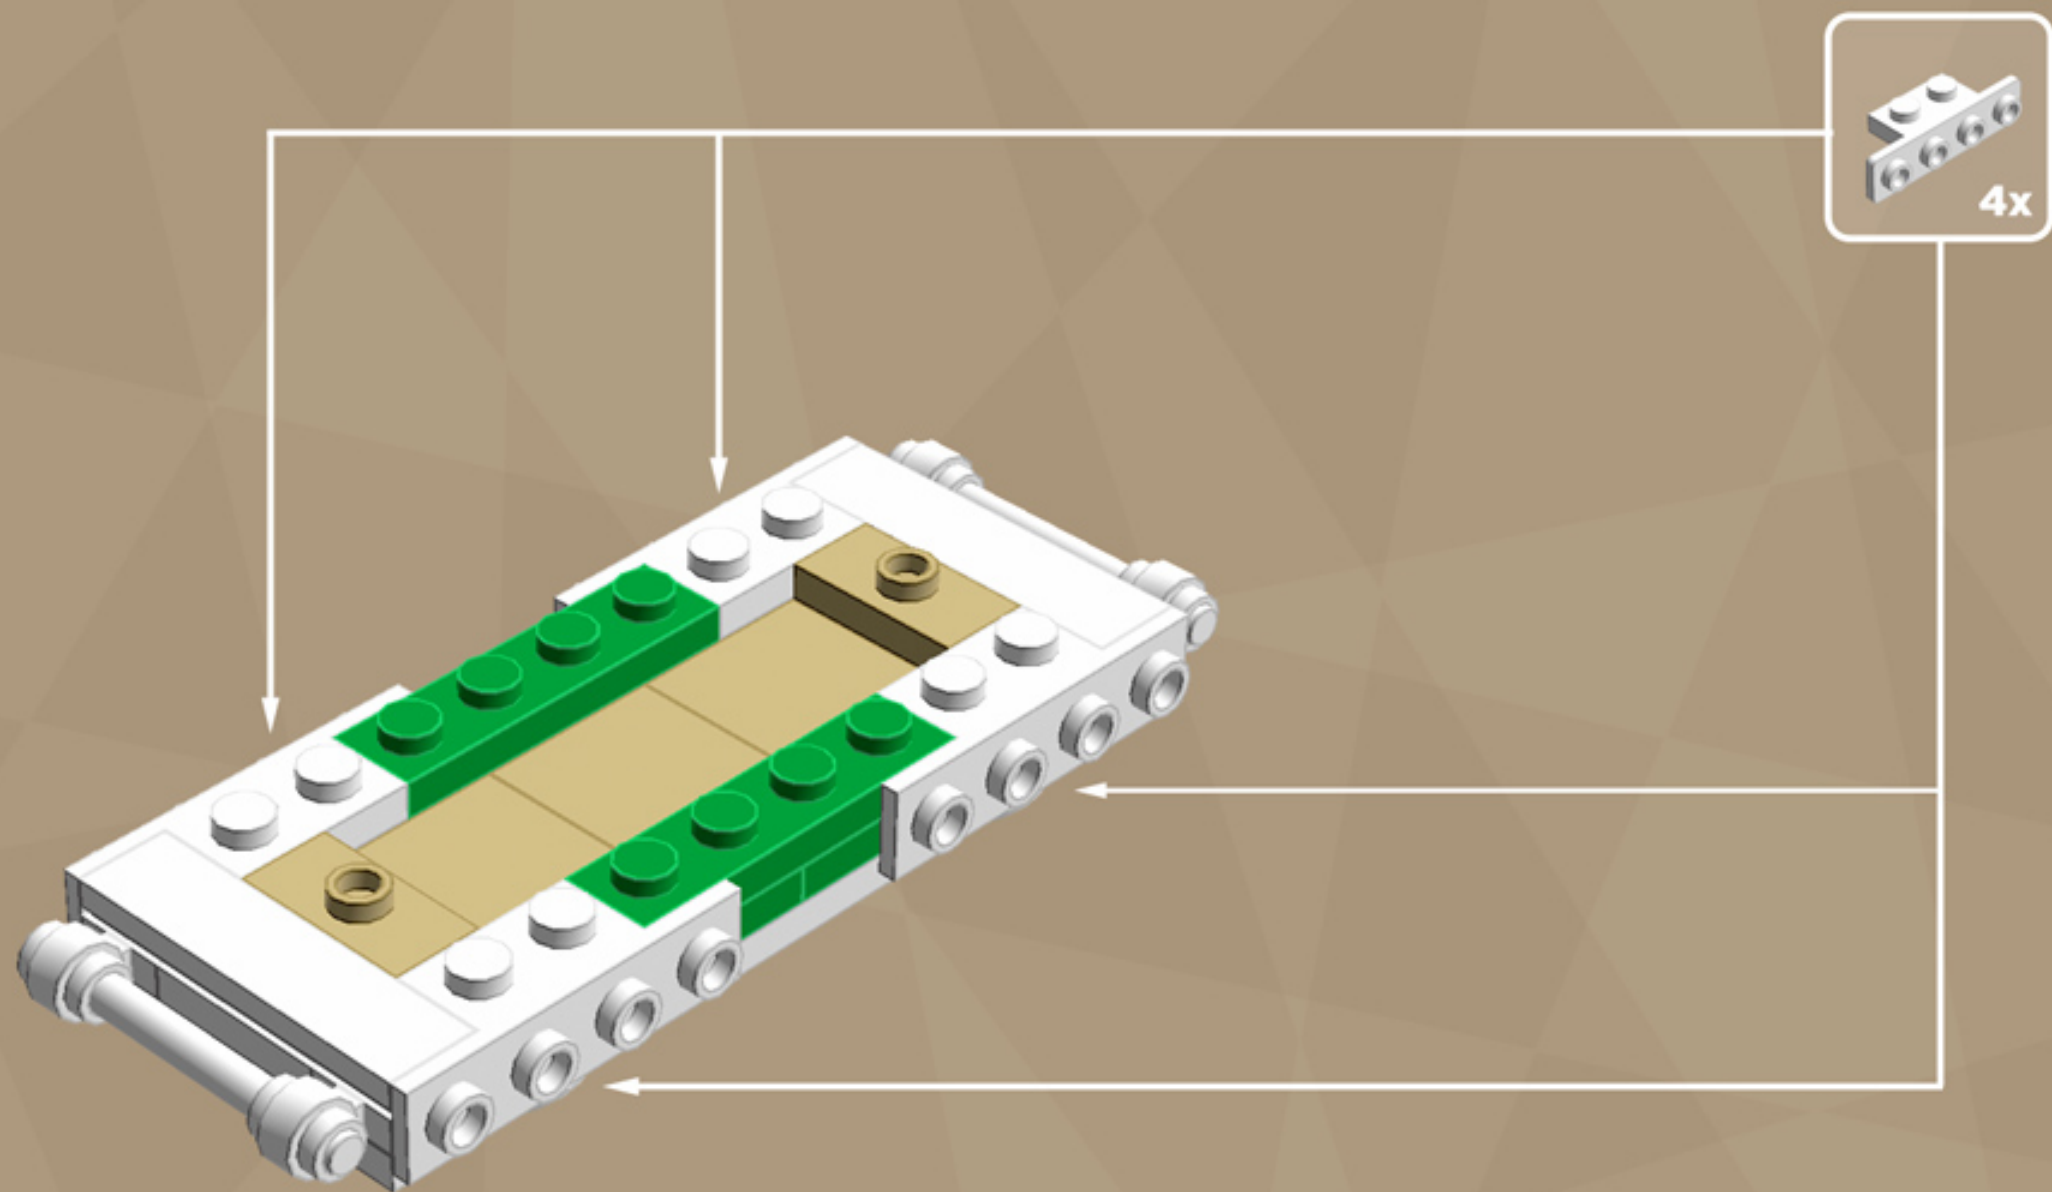

Element ID	Color	Description	Quantity
4565394	Reddish Brown	Plate 2X2 W 1 Knob	1
6035291	Reddish Brown	Roof Tile 1X2X2/3, Abs	2
4211199	Reddish Brown	Roof Tile 1X2/45°	6
4211202	Reddish Brown	Roof Tile 2X2/45°	2
4211222	Reddish Brown	Roof Tile 1X2 Inv.	4
4211221	Reddish Brown	Roof Tile 2X2/45° Inv.	4
4121921	Brick Yellow	Plate 1X3	2
4155708	Brick Yellow	Plate 1X2 W. 1 Knob	2
4161734	Brick Yellow	Plate 1X1 Round	4
4185177	Brick Yellow	Flat Tile 2X2	3
4129836	White	Light Sword - Blade	2

Element ID	Color	Description	Quantity
6089574	White	Angle Plate 1X2/1X4	4
371001	White	Plate 1X4	2
366601	White	Plate 1X6	2
302201	White	Plate 2X2	2
383201	White	Plate 2X10	2
4632566	White	Lamp Holder	4
614101	White	Plate 1X1 Round	2
4278271	White	Slide Shoe Round 2X2	4
4504369	White	Roof Tile 1X1X2/3, Abs	4
4518992	White	Brick With Bow 1X4	4
243101	White	Flat Tile 1X4	2