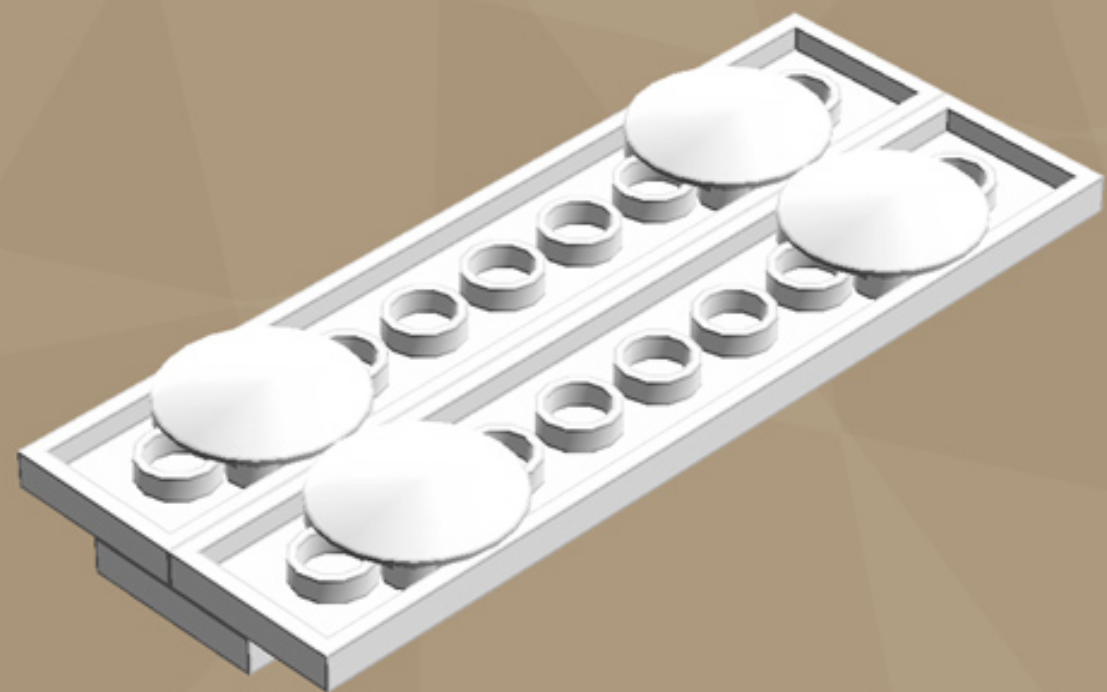

# Turkey Platter

*A LEGO® project by Chris McVeigh*  
[chrismcveigh.com](http://chrismcveigh.com)

v 1.5

Element ID	Color	Description	Quantity
4619599	Bright Green	Bracelet Upper Part	6
242328	Dark Green	Limb Element, Small	6
371028	Dark Green	Plate 1X4	6
4290714	Bright Red	Voodoo Ball	2
4211210	Reddish Brown	Brick 2X2	1
4216668	Reddish Brown	Brick 2X3	1
4221744	Reddish Brown	Plate 1X1	2
4211150	Reddish Brown	Plate 1X2	4
4211190	Reddish Brown	Plate 1X4	1
4216695	Reddish Brown	Plate 2X2	3
4211186	Reddish Brown	Plate 2X4	2

Element ID	Color	Description	Quantity
4565394	Reddish Brown	Plate 2X2 W 1 Knob	1
6035291	Reddish Brown	Roof Tile 1X2X2/3, Abs	2
4211199	Reddish Brown	Roof Tile 1X2/45°	6
4211202	Reddish Brown	Roof Tile 2X2/45°	2
4211222	Reddish Brown	Roof Tile 1X2 Inv.	4
4211221	Reddish Brown	Roof Tile 2X2/45° Inv.	4
4121921	Brick Yellow	Plate 1X3	2
4155708	Brick Yellow	Plate 1X2 W. 1 Knob	2
4161734	Brick Yellow	Plate 1X1 Round	4
4185177	Brick Yellow	Flat Tile 2X2	3
4129836	White	Light Sword - Blade	2

Element ID	Color	Description	Quantity
6089574	White	Angle Plate 1X2/1X4	4
371001	White	Plate 1X4	2
366601	White	Plate 1X6	2
302201	White	Plate 2X2	2
383201	White	Plate 2X10	2
4632566	White	Lamp Holder	4
614101	White	Plate 1X1 Round	2
4278271	White	Slide Shoe Round 2X2	4
4504369	White	Roof Tile 1X1X2/3, Abs	4
4518992	White	Brick With Bow 1X4	4
243101	White	Flat Tile 1X4	2