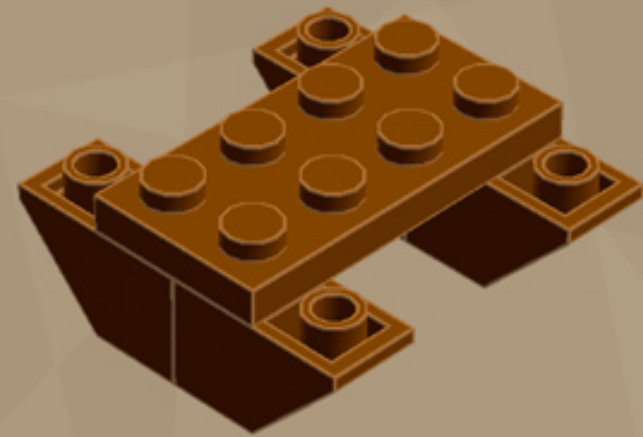

# Turkey Platter

*A LEGO® project by Chris McVeigh*  
[chrismcveigh.com](http://chrismcveigh.com)

v 1.5

Element ID	Color	Description	Quantity
4619599	Bright Green	Bracelet Upper Part	6
242328	Dark Green	Limb Element, Small	6
371028	Dark Green	Plate 1X4	6
4290714	Bright Red	Voodoo Ball	2
4211210	Reddish Brown	Brick 2X2	1
4216668	Reddish Brown	Brick 2X3	1
4221744	Reddish Brown	Plate 1X1	2
4211150	Reddish Brown	Plate 1X2	4
4211190	Reddish Brown	Plate 1X4	1
4216695	Reddish Brown	Plate 2X2	3
4211186	Reddish Brown	Plate 2X4	2

Element ID	Color	Description	Quantity
4565394	Reddish Brown	Plate 2X2 W 1 Knob	1
6035291	Reddish Brown	Roof Tile 1X2X2/3, Abs	2
4211199	Reddish Brown	Roof Tile 1X2/45°	6
4211202	Reddish Brown	Roof Tile 2X2/45°	2
4211222	Reddish Brown	Roof Tile 1X2 Inv.	4
4211221	Reddish Brown	Roof Tile 2X2/45° Inv.	4
4121921	Brick Yellow	Plate 1X3	2
4155708	Brick Yellow	Plate 1X2 W. 1 Knob	2
4161734	Brick Yellow	Plate 1X1 Round	4
4185177	Brick Yellow	Flat Tile 2X2	3
4129836	White	Light Sword - Blade	2

Element ID	Color	Description	Quantity
6089574	White	Angle Plate 1X2/1X4	4
371001	White	Plate 1X4	2
366601	White	Plate 1X6	2
302201	White	Plate 2X2	2
383201	White	Plate 2X10	2
4632566	White	Lamp Holder	4
614101	White	Plate 1X1 Round	2
4278271	White	Slide Shoe Round 2X2	4
4504369	White	Roof Tile 1X1X2/3, Abs	4
4518992	White	Brick With Bow 1X4	4
243101	White	Flat Tile 1X4	2