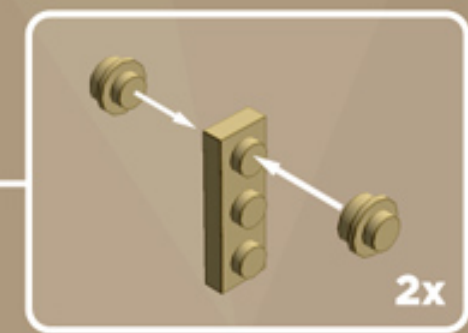

Element ID	Color	Description	Quantity
4565394	Reddish Brown	Plate 2X2 W 1 Knob	1
6035291	Reddish Brown	Roof Tile 1X2X2/3, Abs	2
4211199	Reddish Brown	Roof Tile 1X2/45°	6
4211202	Reddish Brown	Roof Tile 2X2/45°	2
4211222	Reddish Brown	Roof Tile 1X2 Inv.	4
4211221	Reddish Brown	Roof Tile 2X2/45° Inv.	4
4121921	Brick Yellow	Plate 1X3	2
4155708	Brick Yellow	Plate 1X2 W. 1 Knob	2
4161734	Brick Yellow	Plate 1X1 Round	4
4185177	Brick Yellow	Flat Tile 2X2	3
4129836	White	Light Sword - Blade	2

Element ID	Color	Description	Quantity
6089574	White	Angle Plate 1X2/1X4	4
371001	White	Plate 1X4	2
366601	White	Plate 1X6	2
302201	White	Plate 2X2	2
383201	White	Plate 2X10	2
4632566	White	Lamp Holder	4
614101	White	Plate 1X1 Round	2
4278271	White	Slide Shoe Round 2X2	4
4504369	White	Roof Tile 1X1X2/3, Abs	4
4518992	White	Brick With Bow 1X4	4
243101	White	Flat Tile 1X4	2