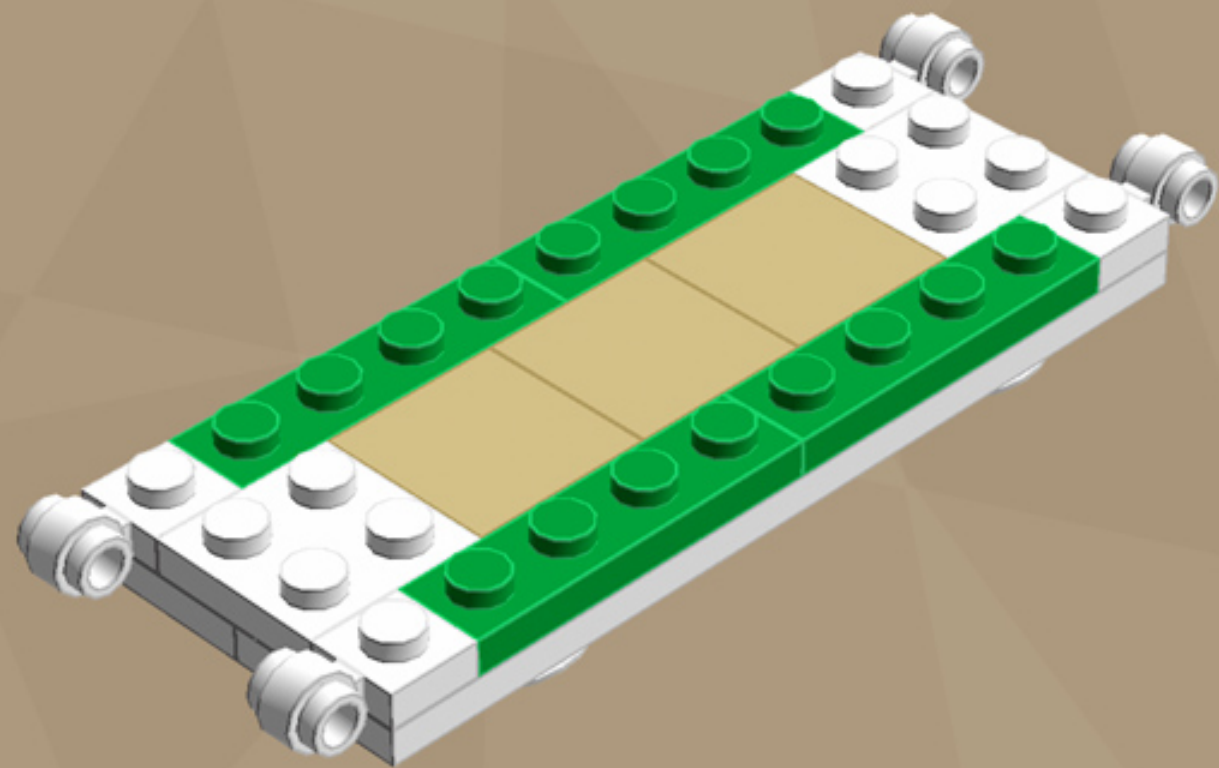

# Turkey Platter

*A LEGO® project by Chris McVeigh*  
[chrismcveigh.com](http://chrismcveigh.com)

v 1.5

Element ID	Color	Description	Quantity
4619599	Bright Green	Bracelet Upper Part	6
242328	Dark Green	Limb Element, Small	6
371028	Dark Green	Plate 1X4	6
4290714	Bright Red	Voodoo Ball	2
4211210	Reddish Brown	Brick 2X2	1
4216668	Reddish Brown	Brick 2X3	1
4221744	Reddish Brown	Plate 1X1	2
4211150	Reddish Brown	Plate 1X2	4
4211190	Reddish Brown	Plate 1X4	1
4216695	Reddish Brown	Plate 2X2	3
4211186	Reddish Brown	Plate 2X4	2

Element ID	Color	Description	Quantity
4565394	Reddish Brown	Plate 2X2 W 1 Knob	1
6035291	Reddish Brown	Roof Tile 1X2X2/3, Abs	2
4211199	Reddish Brown	Roof Tile 1X2/45°	6
4211202	Reddish Brown	Roof Tile 2X2/45°	2
4211222	Reddish Brown	Roof Tile 1X2 Inv.	4
4211221	Reddish Brown	Roof Tile 2X2/45° Inv.	4
4121921	Brick Yellow	Plate 1X3	2
4155708	Brick Yellow	Plate 1X2 W. 1 Knob	2
4161734	Brick Yellow	Plate 1X1 Round	4
4185177	Brick Yellow	Flat Tile 2X2	3
4129836	White	Light Sword - Blade	2

Element ID	Color	Description	Quantity
6089574	White	Angle Plate 1X2/1X4	4
371001	White	Plate 1X4	2
366601	White	Plate 1X6	2
302201	White	Plate 2X2	2
383201	White	Plate 2X10	2
4632566	White	Lamp Holder	4
614101	White	Plate 1X1 Round	2
4278271	White	Slide Shoe Round 2X2	4
4504369	White	Roof Tile 1X1X2/3, Abs	4
4518992	White	Brick With Bow 1X4	4
243101	White	Flat Tile 1X4	2